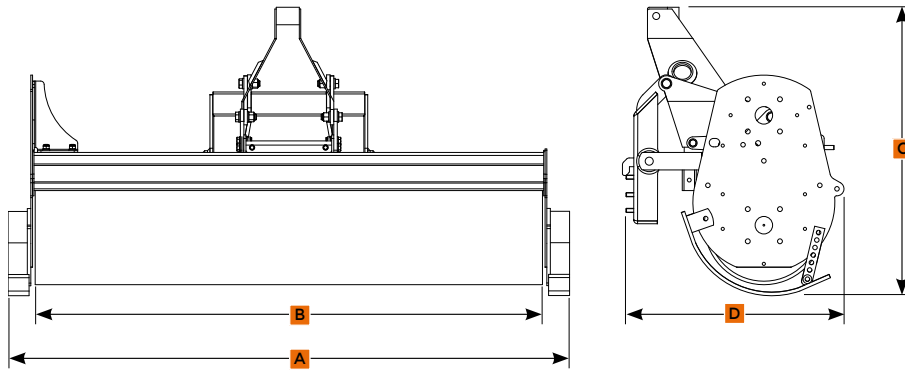

# ROTARY TILLER

Professional tool, ideal for tilling and grinding the soil, etc. It is equipped with a rotor with 4 tools for each flange and adjustable slides.

**TECHNICAL DATA**

(A) Width	63 in	Max. working depth	6 in
(B) Cutting width	57 in	No. of tools	28
(C) Height	25 in	Power	22 HP (16,5 kW)
(D) Depth	24 in	Weight	386 lbs