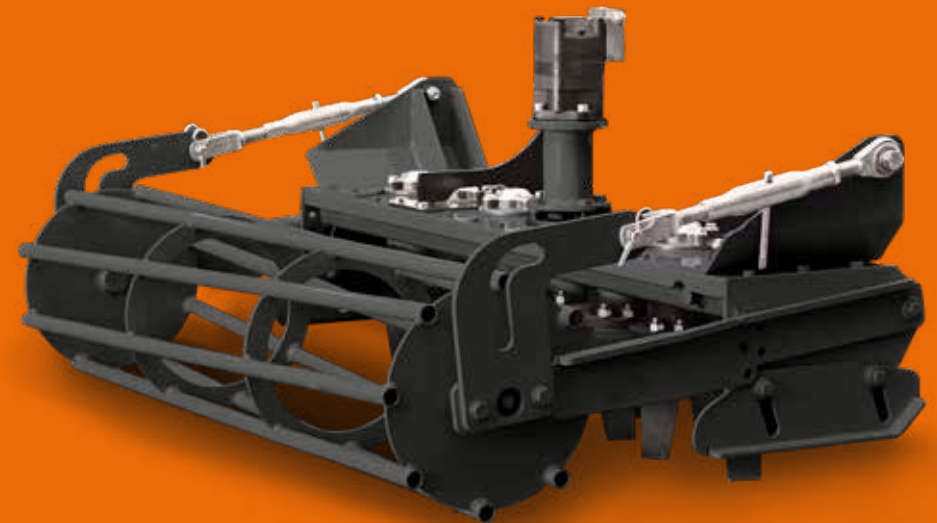

RoboEVO
EQUIPMENT

ROTARY HARROW

ENERGREEN America
1242 Nowell Dr · Augusta
GA 30901 · USA
Phone CA 510 593 3144
Phone GA 706 945 2800

info@energreamerica.com
www.energreamerica.com

PROFESSIONAL MACHINES AND EQUIPMENT

09/2021 - © Energreen America 2021 - All rights reserved - Photo, technical and constructive characteristics subjected to modification without reporting requirement.

TECHNICAL DATA SHEET

ROTARY HARROW

Professional tool, very useful for various surface works on the ground: to break clumps of dirt or the turf before the sowing,

to till the soil and bury the fertilizer, etc.; it is equipped with a tubular roller and a two knives rotor.

TECHNICAL DATA

(A) Width	62 in	Working depth	7 in
(B) Cutting width	60 in	No. of knives	14
(C) Height	35 in	No. rotator	7
(D) Depth	51 in	Power	32 HP (24 kW)
Roller diameter	16 in	Weight	551 lbs