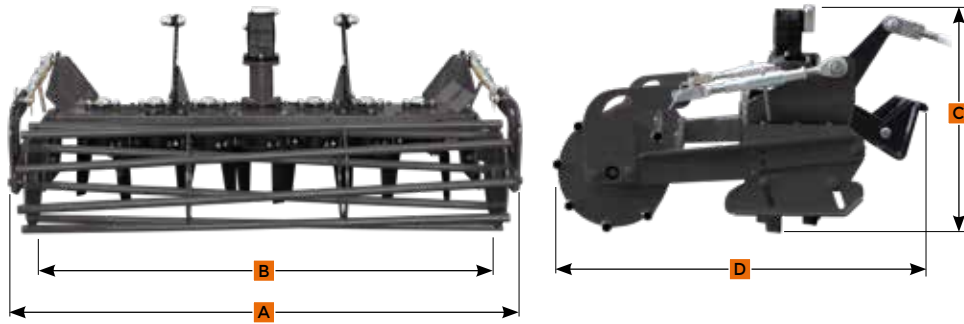

09/2021 - © Energreen America 2021 - All rights reserved - Photo, technical and constructive characteristics subjected to modification without reporting requirement.

TECHNICAL DATA SHEET

ROTARY HARROW

Professional tool, very useful for various surface works on the ground: to break clumps of dirt or the turf before the sowing,

to till the soil and bury the fertilizer, etc.; it is equipped with a tubular roller and a two knives rotor.

TECHNICAL DATA

(A) Width	62 in	Working depth	7 in
(B) Cutting width	60 in	No. of knives	14
(C) Height	35 in	No. rotator	7
(D) Depth	51 in	Power	32 HP (24 kW)
Roller diameter	16 in	Weight	551 lbs