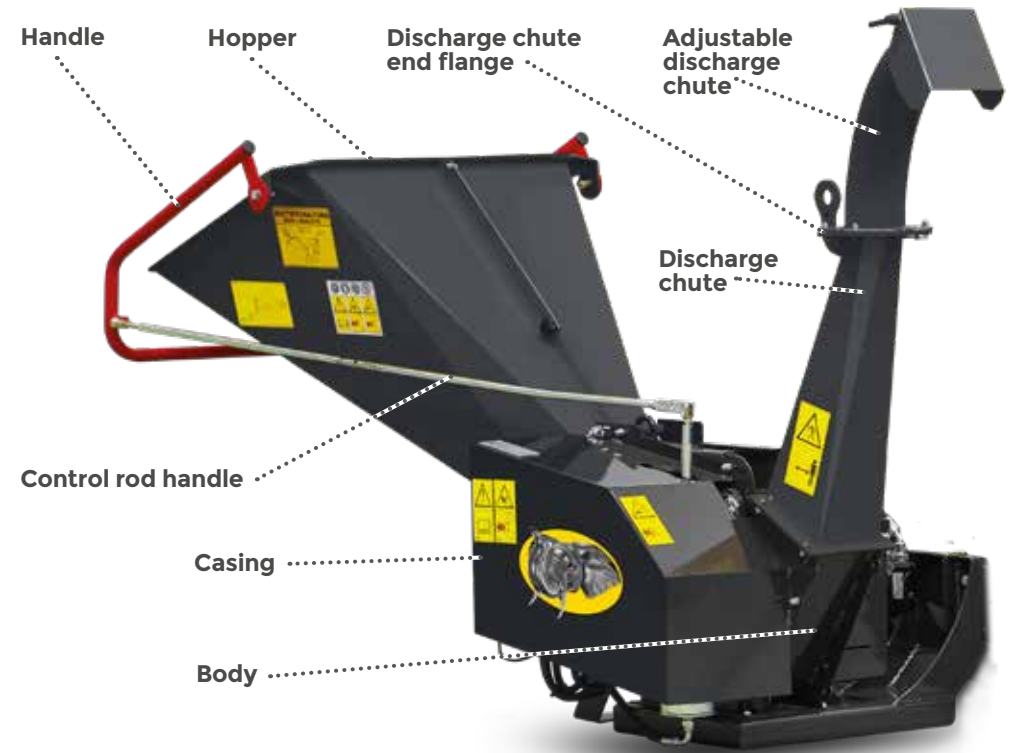

Powerful professional tool designed to cut any kind of vegetal waste, bundles of twigs or trunks, up to a diameter of 3,5 in. It is equipped with an adjustable conveyor for the discharge of the cutted material.

TECHNICAL DATA

(A) Open width	83 in	Ø max chipping	3,5 in
(B) Open height	55 in	No. knives / hammers	2 / 8
(A1) Closed width	46 in	Output	247 ft ³ /h
(B1) Closed height	68 in	Rotation speed	2780 rpm
(C) Depth	36 in	Pressure	290 bar / 4200 PSI
(D) Infeed height	39 in	Power	33 HP (25 kW)
Shredding opening	6,2x7,8 in	Hydraulic motor	1.4 HP
Insertion opening	27,5x22,4 in	Weight	474 lbs

Hopper 27,5x22,4 in

Hydraulic roller with adjustable