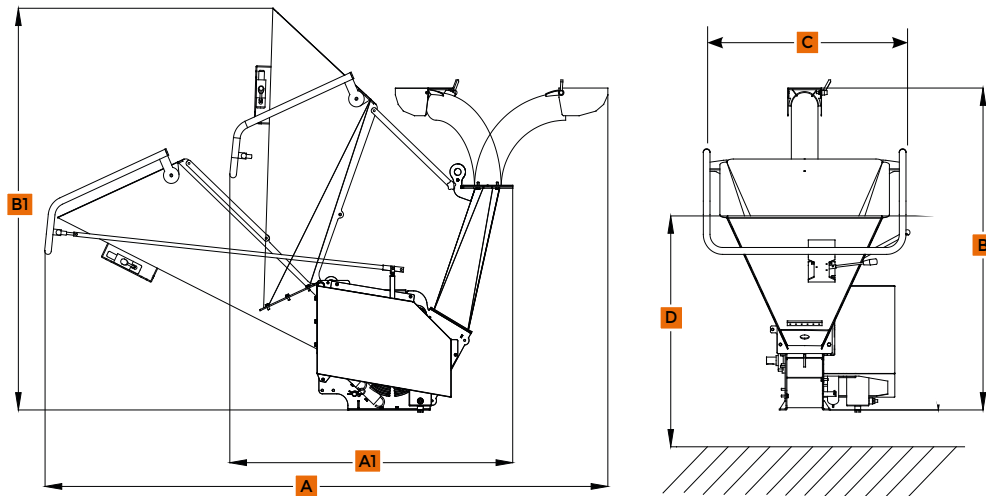

Powerful professional tool designed to cut any kind of vegetal waste, bundles of twigs or trunks, up to a diameter of 3,5 in. It is equipped with an adjustable conveyor for the discharge of the cutted material.

TECHNICAL DATA

(A) Open width	83 in	Ø max chipping	3,5 in
(B) Open height	55 in	No. knives / hammers	2 / 8
(A1) Closed width	46 in	Output	247 ft ³ /h
(B1) Closed height	68 in	Rotation speed	2780 rpm
(C) Depth	36 in	Pressure	290 bar / 4200 PSI
(D) Infeed height	39 in	Power	33 HP (25 kW)
Shredding opening	6,2x7,8 in	Hydraulic motor	1.4 HP
Insertion opening	27,5x22,4 in	Weight	474 lbs

Hopper 27,5x22,4 in

Hydraulic roller with adjustable