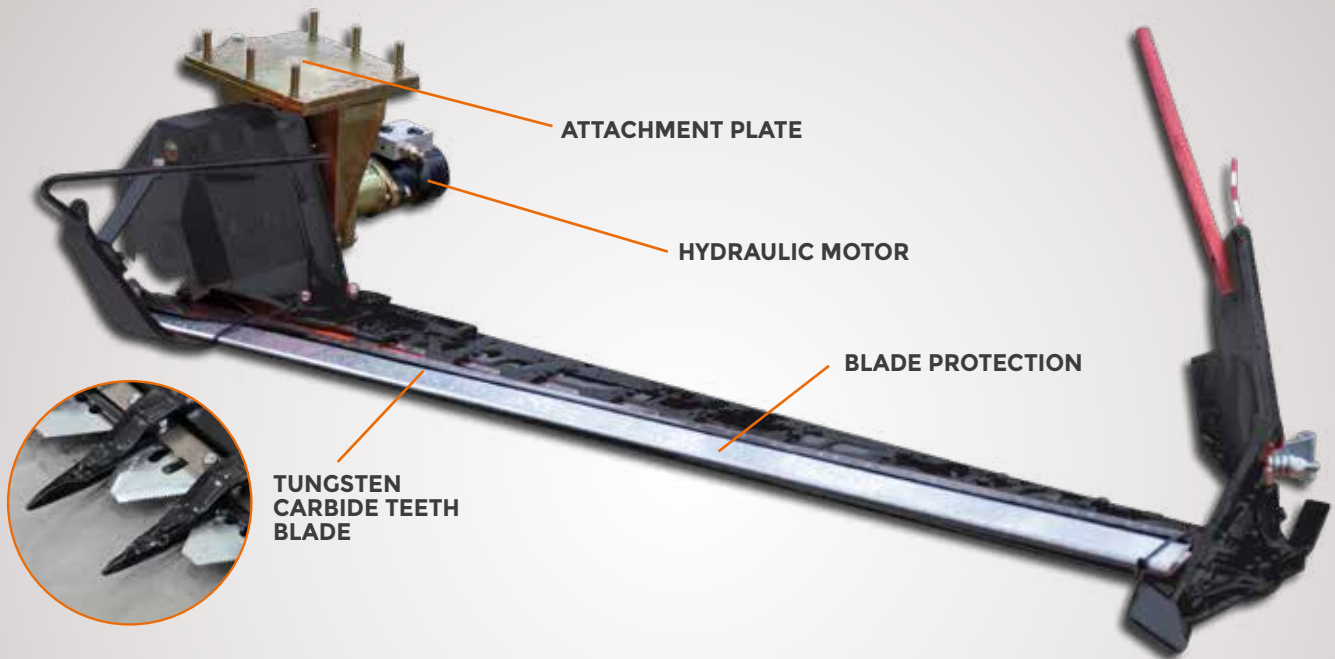

ENERGREEN[®] America
Professional Machines

CUTTERBAR

CUTTER BAR

is a professional mowing bar used for green maintenance, mainly for cutting grass or forage. It is available in two widths of 69" and 93". The perfect "scissor cut" allows a high working speed and ensures a clean cut even in damp areas.

TECHNICAL DATA	CUTTER BAR 69"	CUTTER BAR 93"
Working width	69"	93"
Height	34"	34"
Working pressure	200 bar / 2900 psi	200 bar / 2900 psi
Weight	440 lb	542 lb

TECHNICAL DATA SHEET CUTTER BAR